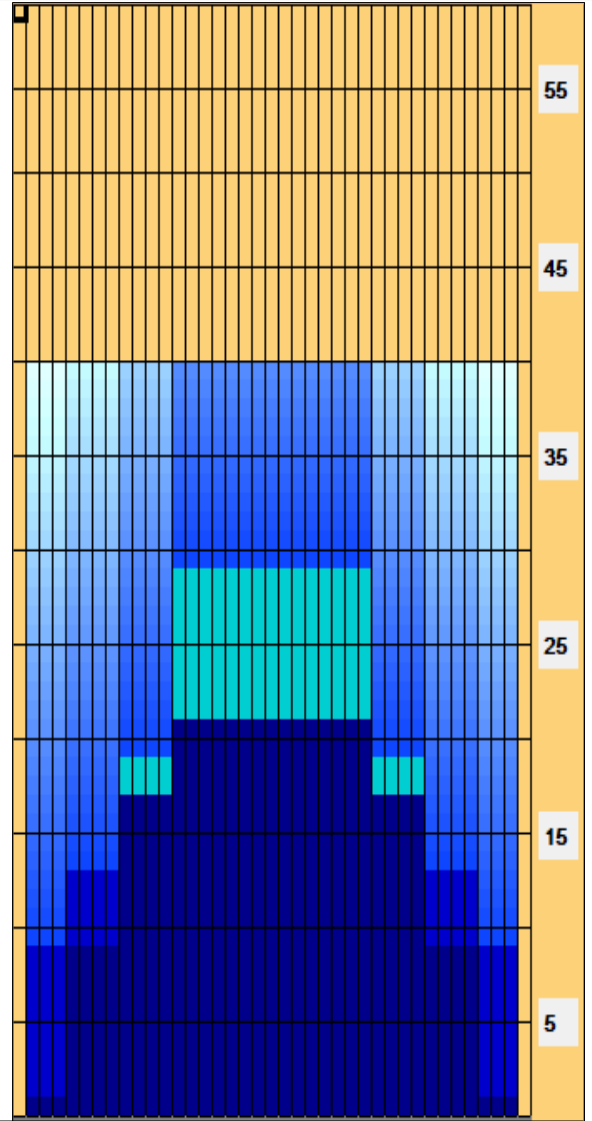

Kegel Sunset Strip

Oil Pattern Distance: 40 Feet   **Reverse Brush Drop:** 30 Feet   **Oil Per Board:** 50 uL
Forward Oil Total: 15.95 mL   **Reverse Oil Total:** 8.75 mL   **Volume Oil Total:** 24.7 mL
Forward Boards Crossed: 319 Boards   **Reverse Boards Crossed:** 175 Boards   **Total Boards Crossed:** 494 Boards

Start	Stop	Loads	Speed	Crossed	Start	End	Feet	T.Oil
1	2L	2R	2	14	74	0.0	1.9	3700
2	5L	5R	3	18	93	1.9	7.6	4650
3	9L	9R	4	18	92	9.5	10.2	4600
4	13L	13R	4	18	60	19.7	10.2	3000
5	2L	2R	0	18	0	29.9	3.1	0
6	2L	2R	0	22	0	33.0	7.0	0

Start	Stop	Loads	Speed	Crossed	Start	End	Feet	T.Oil
1	2L	2R	0	30	0	40.0	-19.0	0
2	13L	13R	2	14	30	21.0	-3.9	1500
3	9L	9R	2	14	46	17.1	-3.9	2300
4	5L	5R	2	14	62	13.2	-3.9	3100
5	2L	2R	1	10	37	9.3	-1.4	1850
6	2L	2R	0	10	0	7.9	-7.9	0

Conditioner:
Type In or Select One
TransferType:
Type In or Select One

- Forward
- Reverse
- Combined
- Buff