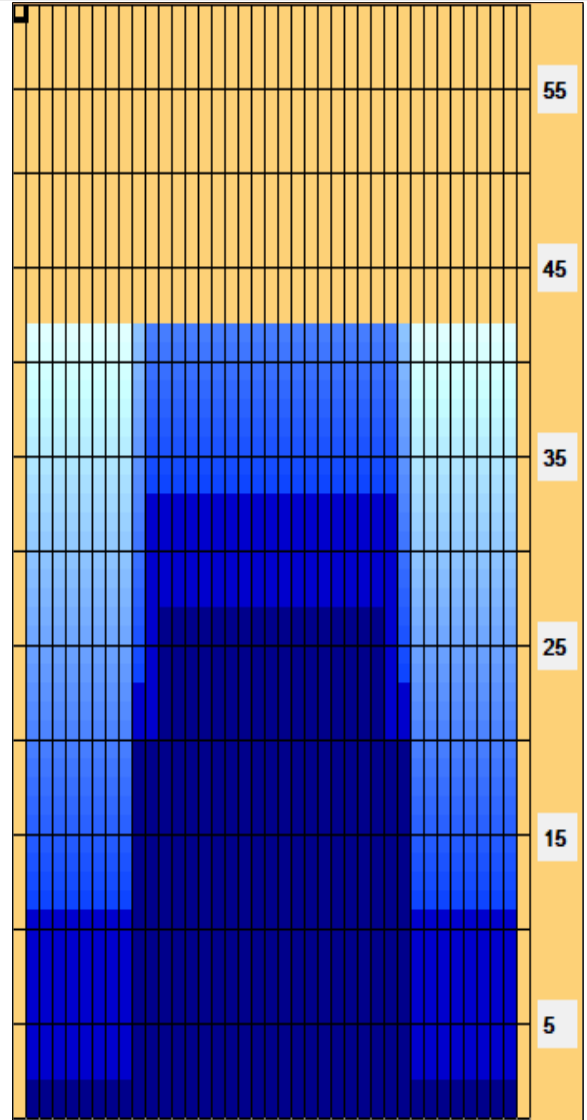

## 2024 SnowRoller Showdown

Oil Pattern Distance: **42 Feet**  
 Forward Oil Total: **13.6 mL**  
 Forward Boards Crossed: **272 Boards**

Reverse Brush Drop: **37 Feet**  
 Reverse Oil Total: **11.95 mL**  
 Reverse Boards Crossed: **239 Boards**

Oil Per Board: **50 uL**  
 Volume Oil Total: **25.55 mL**  
 Total Boards Crossed: **511 Boards**

Start	Stop	Loads	Speed	Crossed	Start	End	Feet	T.Oil
1	2L 2R	2	18	74	0.0	2.5	2.5	3700
2	10L 10R	3	18	63	2.5	10.1	7.6	3150
3	10L 10R	4	18	84	10.1	20.3	10.2	4200
4	12L 12R	3	18	51	20.3	27.9	7.6	2550
5	2L 2R	0	22	0	27.9	32.0	4.1	0
6	2L 2R	0	30	0	32.0	42.0	10.0	0

Conditioner: Type In or Select One  
 TransferType: Type In or Select One

Forward  
 Reverse  
 More

Start	Stop	Loads	Speed	Crossed	Start	End	Feet	T.Oil
1	2L 2R	0	30	0	42.0	33.0	-9.0	0
2	11L 11R	4	18	76	33.0	22.8	-10.2	3800
3	10L 10R	6	14	126	22.8	10.9	-11.9	6300
4	2L 2R	1	14	37	10.9	9.0	-1.9	1850
5	2L 2R	0	14	0	9.0	0.0	-9.0	0

Forward  
 Reverse  
 More

Conditioner:  
Type In or Select One

TransferType:  
Type In or Select One

- Forward
- Reverse
- Combined
- Buff

Item	3L-7L:18L-18R	8L-12L:18L-18R	13L-17L:18L-18R	18L-18R:17R-13R	18L-18R:12R-8R	18L-18R:7R-3R
Description	Outside Track:Middle	Middle Track:Middle	Inside Track:Middle	Middle: Inside Track	Middle:Middle Track	Middle:Outside Track
Track Zone Ratio	7.67	1.77	1	1	1.77	7.67