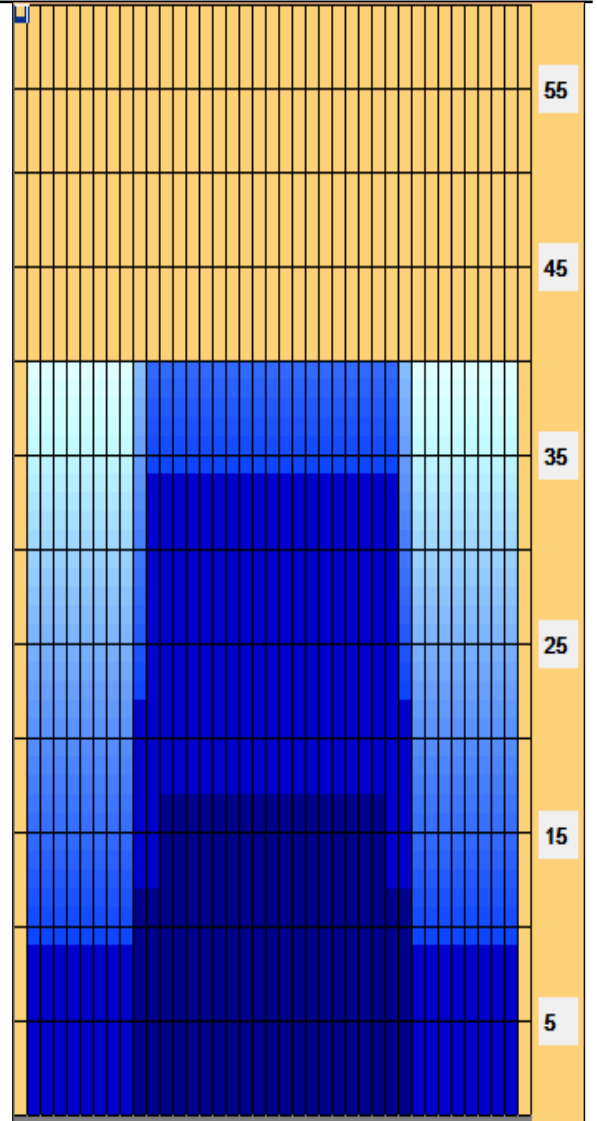

Kegel Recreation Wall Street

Oil Pattern Distance: 40 Feet   **Reverse Brush Drop:** 40 Feet   **Oil Per Board:** 50 uL
Forward Oil Total: 8.8 mL   **Reverse Oil Total:** 10.9 mL   **Volume Oil Total:** 19.7 mL
Forward Boards Crossed: 176 Boards   **Reverse Boards Crossed:** 218 Boards   **Total Boards Crossed:** 394 Boards

	Start	Stop	Loads	Speed	Crossed	Start	End	Feet	T.Oil
1	2L	2R	1	18	37	0.0	0.0	0.0	1850
2	10L	10R	3	18	63	0.0	7.6	7.6	3150
3	10L	10R	2	18	42	7.6	12.7	5.1	2100
4	12L	12R	2	18	34	12.7	17.8	5.1	1700
5	2L	2R	0	18	0	17.8	24.0	6.2	0
6	2L	2R	0	22	0	24.0	32.0	8.0	0
7	2L	2R	0	30	0	32.0	40.0	8.0	0

<< >> Forward Reverse More

	Start	Stop	Loads	Speed	Crossed	Start	End	Feet	T.Oil
1	2L	2R	0	30	0	40.0	34.0	-6.0	0
2	11L	11R	4	22	76	34.0	21.6	-12.4	3800
3	10L	10R	5	18	105	21.6	8.9	-12.7	5250
4	2L	2R	1	14	37	8.9	7.0	-1.9	1850
5	2L	2R	0	14	0	7.0	0.0	-7.0	0

<< >> Forward Reverse More

Conditioner:
Type In or Select
One

TransferType:
Type In or Select
One

- Forward
- Reverse
- Combined
- Buff