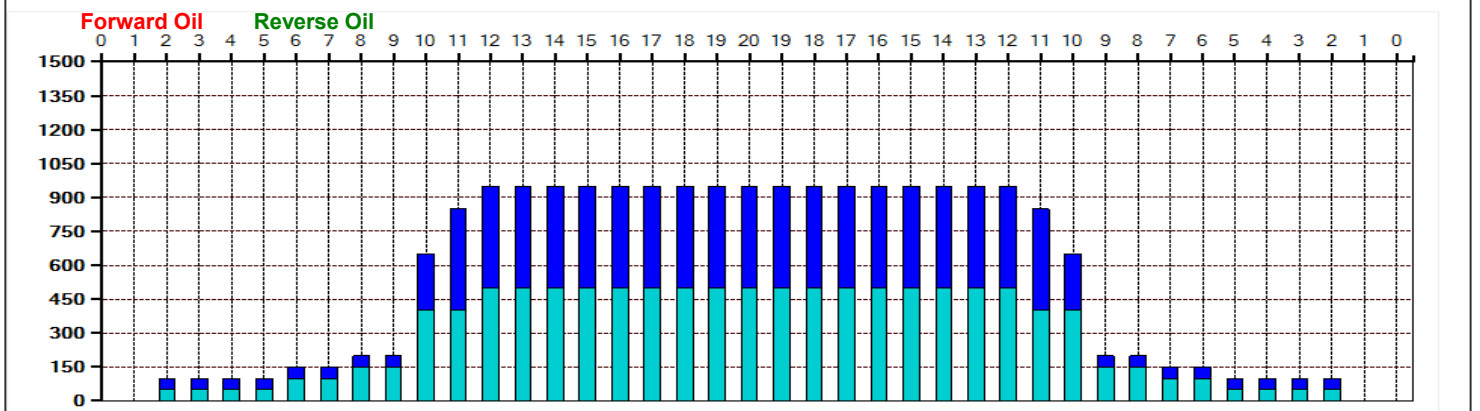

Oil Per Board: **50 uL**
 Volume Oil Total: **21.35 mL**
 Total Boards Crossed: **427 Boards**

	Start	Stop	Loads	Speed	Crossed	Start	End	Feet	T.Oil
1	2L	2R	1	18	37	0.0	0.0	0.0	1850
2	6L	6R	1	18	29	0.0	2.5	2.5	1450
3	8L	8R	1	18	25	2.5	5.0	2.5	1250
4	10L	10R	3	18	63	5.0	12.6	7.6	3150
5	10L	10R	2	18	42	12.6	17.7	5.1	2100
6	12L	12R	2	18	34	17.7	22.8	5.1	1700
7	2L	2R	0	18	0	22.8	24.0	1.2	0
8	2L	2R	0	22	0	24.0	32.0	8.0	0
9	2L	2R	0	30	0	32.0	40.0	8.0	0

Forward Reverse More

	Start	Stop	Loads	Speed	Crossed	Start	End	Feet	T.Oil
1	2L	2R	0	30	0	40.0	32.0	-8.0	0
2	11L	11R	4	22	76	32.0	19.6	-12.4	3800
3	10L	10R	4	18	84	19.6	9.4	-10.2	4200
4	2L	2R	1	14	37	9.4	7.5	-1.9	1850
5	2L	2R	0	14	0	7.5	0.0	-7.5	0

Forward Reverse More

Conditioner:
Type In or Select One

TransferType:
Type In or Select One

- Forward
- Reverse
- Combined
- Buff

Modified Kegel Wall Street

Item Description	3L-7L:18L-18R Outside Track:Middle	8L-12L:18L-18R Middle Track:Middle	13L-17L:18L-18R Inside Track:Middle	18L-18R:17R-13R Middle: Inside Track	18L-18R:12R-8R Middle:Middle Track	18L-18R:7R-3R Middle:Outside Track
Track Zone Ratio	7.92	1.67	1	1	1.67	7.92

Kegel Recreation Wall Street

Oil Pattern Distance: 40 Feet **Reverse Brush Drop:** 40 Feet **Oil Per Board:** 50 uL
Forward Oil Total: 8.8 mL **Reverse Oil Total:** 10.9 mL **Volume Oil Total:** 19.7 mL
Forward Boards Crossed: 176 Boards **Reverse Boards Crossed:** 218 Boards **Total Boards Crossed:** 394 Boards