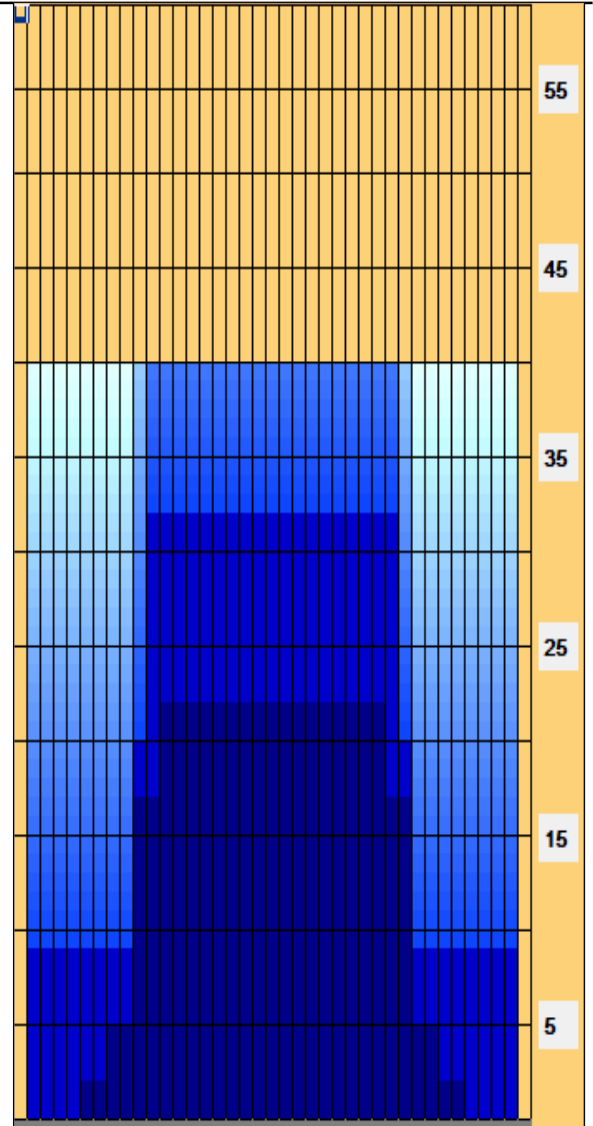

2018 SnowRoller Showdown

Oil Pattern Distance: **40 Feet**
Forward Oil Total: **11.5 mL**
Forward Boards Crossed: **230 Boards**

Reverse Brush Drop: **35 Feet**
Reverse Oil Total: **9.85 mL**
Reverse Boards Crossed: **197 Boards**

Oil Per Board: **50 uL**
Volume Oil Total: **21.35 mL**
Total Boards Crossed: **427 Boards**

	Start	Stop	Loads	Speed	Crossed	Start	End	Feet	T.Oil
1	2L	2R	1	18	37	0.0	0.0	0.0	1850
2	6L	6R	1	18	29	0.0	2.5	2.5	1450
3	8L	8R	1	18	25	2.5	5.0	2.5	1250
4	10L	10R	3	18	63	5.0	12.6	7.6	3150
5	10L	10R	2	18	42	12.6	17.7	5.1	2100
6	12L	12R	2	18	34	17.7	22.8	5.1	1700
7	2L	2R	0	18	0	22.8	24.0	1.2	0
8	2L	2R	0	22	0	24.0	32.0	8.0	0
9	2L	2R	0	30	0	32.0	40.0	8.0	0

Forward Reverse More

	Start	Stop	Loads	Speed	Crossed	Start	End	Feet	T.Oil
1	2L	2R	0	30	0	40.0	32.0	-8.0	0
2	11L	11R	4	22	76	32.0	19.6	-12.4	3800
3	10L	10R	4	18	84	19.6	9.4	-10.2	4200
4	2L	2R	1	14	37	9.4	7.5	-1.9	1850
5	2L	2R	0	14	0	7.5	0.0	-7.5	0

Forward Reverse More

Conditioner:
Type In or Select One

TransferType:
Type In or Select One

- Forward
- Reverse
- Combined
- Buff