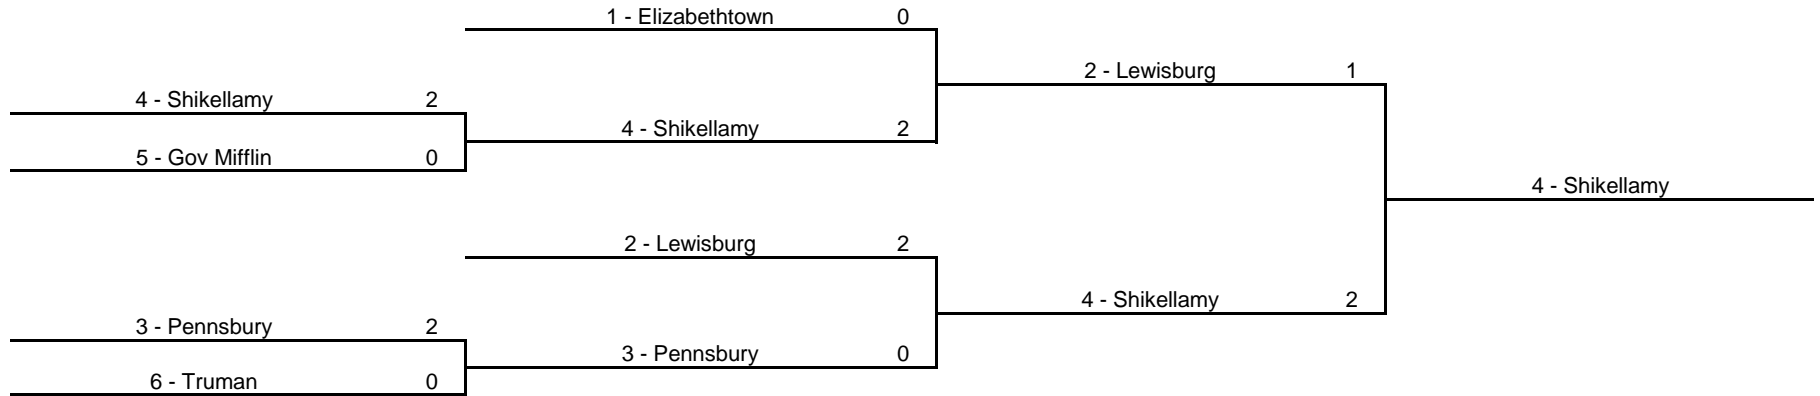

Quarterfinals

Semifinals

Championship Match

Tournament Champion

Quarterfinal Match 1:

<u>4 - Shikellamy</u>		<u>5 - Gov Mifflin</u>	
Baker Game 1	211	Baker Game 1	190
Baker Game 2	183	Baker Game 2	134
Wins	2	Wins	0